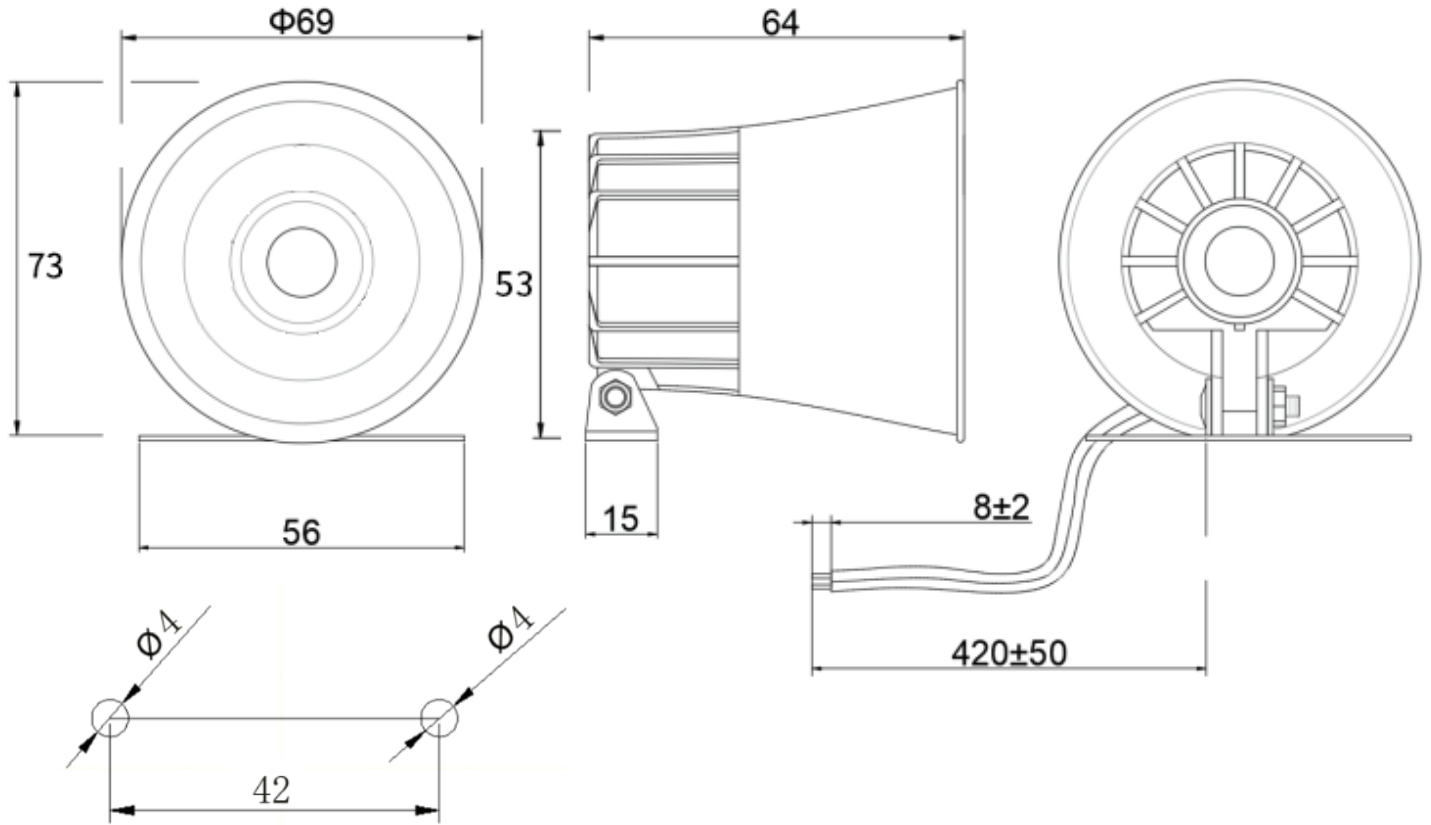

SERIES: CPS-6964X-X105PM | **DESCRIPTION:** SIREN

FEATURES

- multiple tone options
- black or white case color
- mounting bracket
- 103 dB @ 1 m

SPECIFICATIONS

parameter	conditions/description	min	typ	max	units
rated voltage			24		Vdc
operating voltage		12		24	Vdc
current consumption	at rated voltage			80	mA
sound pressure level	at 1 m, rated voltage				
	one tone model	103			dB
	six tone model	102			dB
tone	one tone and six tone models				
dimensions	69 x 73 x 64				mm
weight			57		g
material	ABS (black or white models)				
terminal	wire leads				
operating temperature		-20		85	°C
storage temperature		-20		60	°C
RoHS	yes				
IP level	IP44				

PART NUMBER KEY

CPS - 6964 X - X 105PM

Base Number

Case Color Options:
"blank" = black
W = white

Tone Options:
1 = one tone
6 = six tone

MECHANICAL DRAWING

units: mm
tolerance: ± 3 mm

wire: UL 1007, 24 AWG