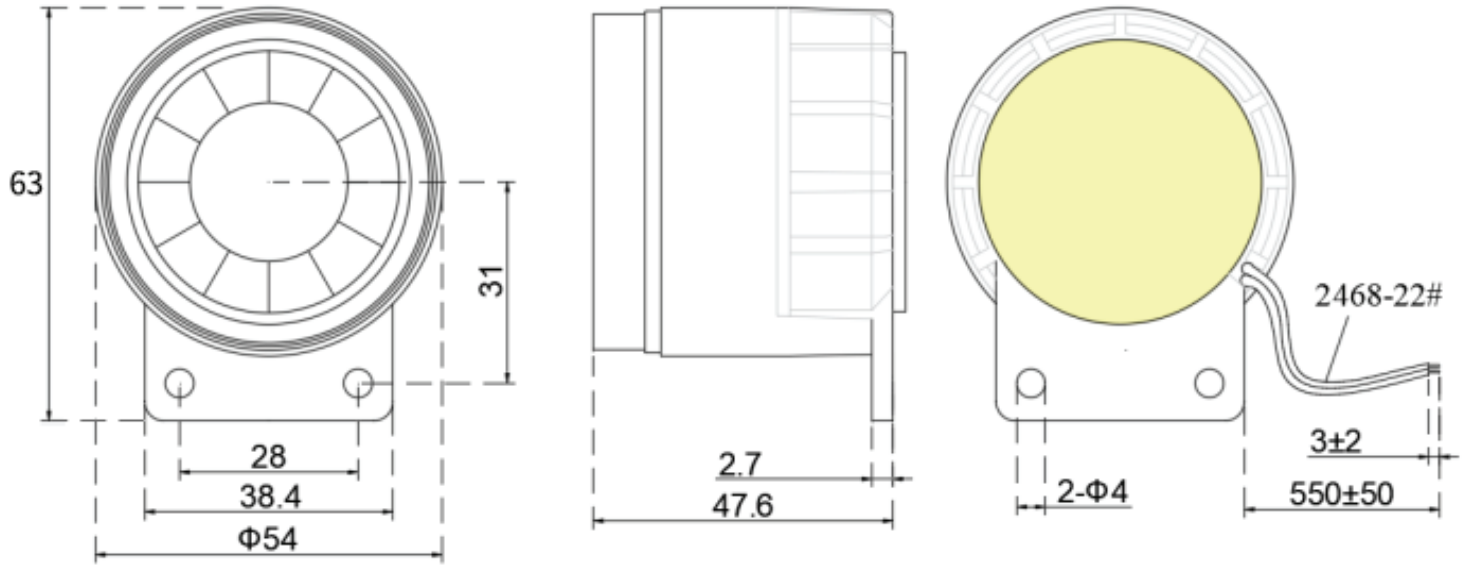

MECHANICAL DRAWING

units: mm
tolerance: ± 3 mm

wire: UL 2468, 22 AWG

REVISION HISTORY

rev.	description	date
1.0	initial release	11/09/2023
1.01	CUI Devices rebranded to Same Sky	09/11/2024

The revision history provided is for informational purposes only and is believed to be accurate.

Same Sky offers a one (1) year limited warranty. Complete warranty information is listed on our website.

Same Sky reserves the right to make changes to the product at any time without notice. Information provided by Same Sky is believed to be accurate and reliable. However, no responsibility is assumed by Same Sky for its use, nor for any infringements of patents or other rights of third parties which may result from its use.

Same Sky products are not authorized or warranted for use as critical components in equipment that requires an extremely high level of reliability. A critical component is any component of a life support device or system whose failure to perform can be reasonably expected to cause the failure of the life support device or system, or to affect its safety or effectiveness.

[sameskydevices.com](https://www.sameskydevices.com)