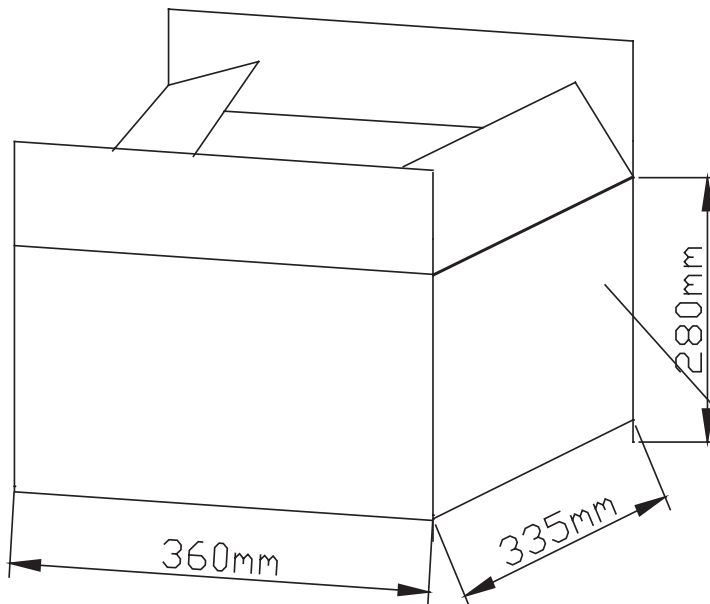

MODEL: CPS-5449-105PM | **DESCRIPTION:** SIREN

FEATURES

- sweeping tone
- internally driven
- panel mount

SPECIFICATIONS

parameter	conditions/description	min	typ	max	units
rated voltage			24		Vdc
operating voltage		10		28	Vdc
current consumption	at rated voltage		150		mA
rated frequency		1,500		3,500	Hz
sound pressure level	at 1 m, rated voltage		95		dB
tone	sweep 3.3				
dimensions	Ø54.0 x 47.0				mm
weight			62.0		g
material	ABS				
terminal	wire leads				
operating temperature		-20		70	°C
storage temperature		-30		80	°C
washable	no				
RoHS	yes				

Notes: 1. All specifications measured at 25±3°C, humidity at 60-70%, under 86-106 kPa pressure, unless otherwise noted.

MECHANICAL DRAWING

units: mm
tolerance: ± 3 mm

wire: UL 2468 24 AWG

PACKAGING

units: mm

Carton Size: 360 x 335 x 280 mm
Carton QTY: 140 pcs per carton

White Box

1 PCS One BOX

MODEL:
QTY: 140 PCS
N.W: 8.6Kg
G.W: 12.0Kg
SIZE:36*33.5*28
LOT NO:

REVISION HISTORY

rev.	description	date
1.0	initial release	01/22/2020
1.01	logo, datasheet style update	08/05/2022
1.02	CUI Devices rebranded to Same Sky	09/11/2024