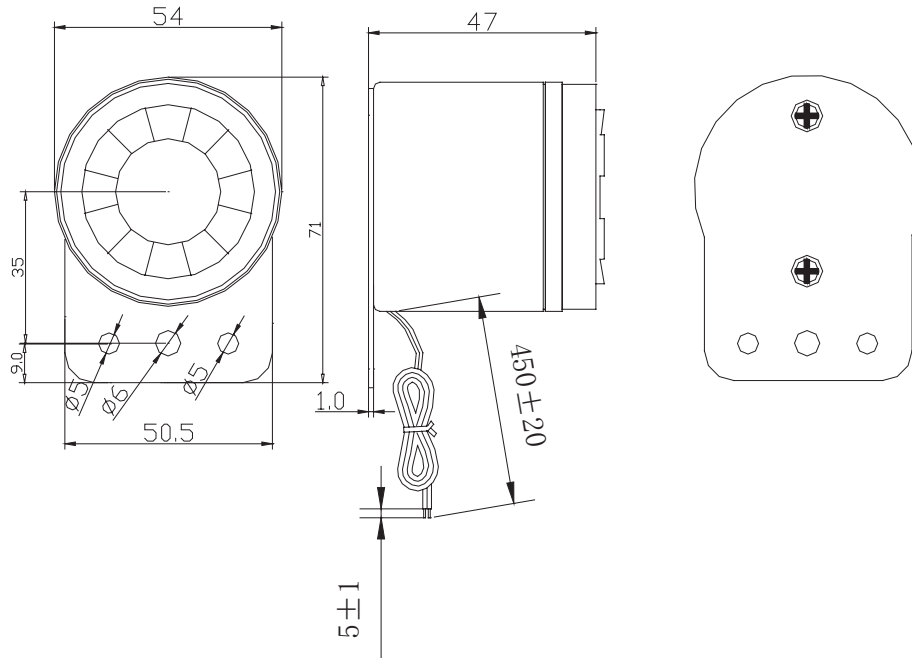

MODEL: CPS-5449-105PM | **DESCRIPTION:** SIREN

FEATURES

- sweeping tone
- internally driven
- panel mount

SPECIFICATIONS

parameter	conditions/description	min	typ	max	units
rated voltage			24		Vdc
operating voltage		10		28	Vdc
current consumption	at rated voltage		150		mA
rated frequency		1,500		3,500	Hz
sound pressure level	at 1 m, rated voltage		95		dB
tone	sweep 3.3				
dimensions	Ø54.0 x 47.0				mm
weight			62.0		g
material	ABS				
terminal	wire leads				
operating temperature		-20		70	°C
storage temperature		-30		80	°C
washable	no				
RoHS	yes				

Notes: 1. All specifications measured at 25±3°C, humidity at 60-70%, under 86-106 kPa pressure, unless otherwise noted.

MECHANICAL DRAWING

units: mm
tolerance: ± 3 mm

wire: UL 2468 24 AWG

PACKAGING

units: mm

Carton Size: 360 x 335 x 280 mm
Carton QTY: 140 pcs per carton

White Box

1 PCS One BOX

MODEL:
QTY: 140 PCS
N.W: 8.6Kg
G.W: 12.0Kg
SIZE:36*33.5*28
LOT NO:

REVISION HISTORY

rev.	description	date
1.0	initial release	01/22/2020
1.01	logo, datasheet style update	08/05/2022
1.02	CUI Devices rebranded to Same Sky	09/11/2024