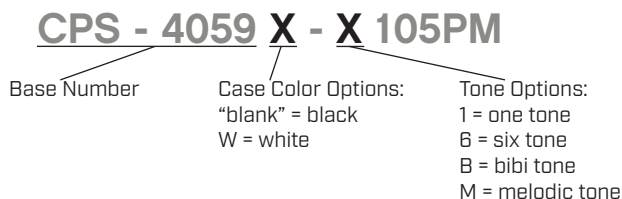

PART NUMBER KEY