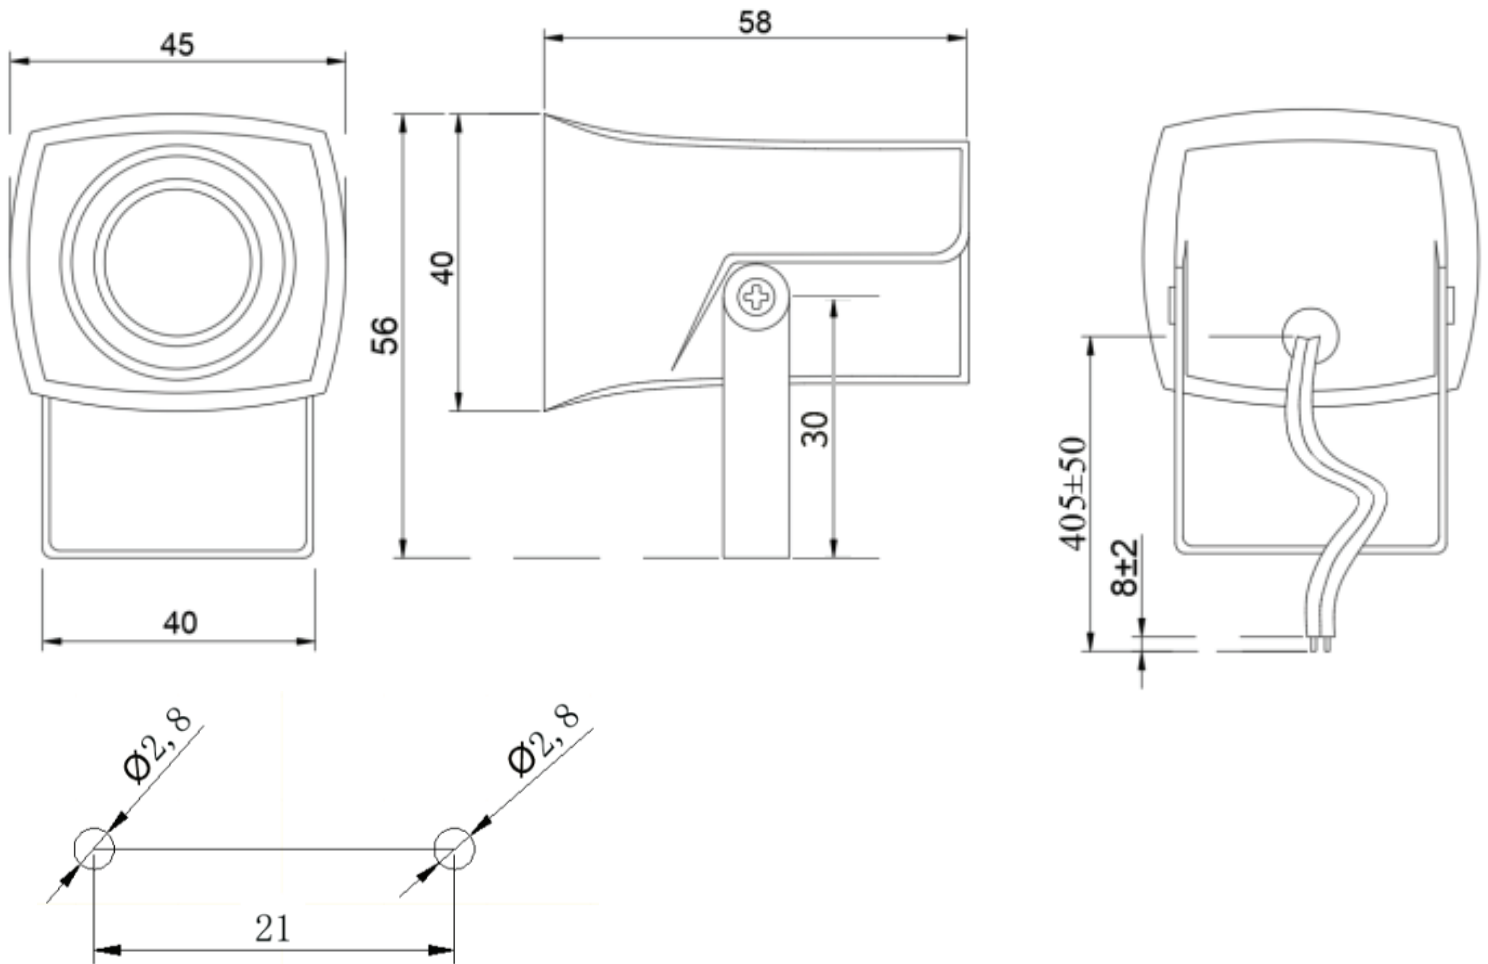

SERIES: CPS-4059X-X105PM | **DESCRIPTION:** SIREN

FEATURES

- multiple tone options
- black or white case color
- mounting bracket
- 103 dB @ 1 m

SPECIFICATIONS

parameter	conditions/description	min	typ	max	units
rated voltage			24		Vdc
operating voltage		12		24	Vdc
current consumption	at rated voltage one tone model			80	mA
	six tone model			200	mA
	bibi tone model			80	mA
	melodic tone model			80	mA
sound pressure level	at 1 m, rated voltage one tone model	103			dB
	six tone model	100			dB
	bibi tone model	100			dB
	melodic tone model	90			dB
tone	one tone, six tone, bibi tone, melodic tone models				
dimensions	58 x 45 x 40				mm
weight			47		g
material	ABS (black or white models)				
terminal	wire leads				
operating temperature		-20		85	°C
storage temperature		-20		60	°C
RoHS	yes				
IP level	IP44				

PART NUMBER KEY

MECHANICAL DRAWING

units: mm
tolerance: ± 3 mm

wire: UL 1007, 24 AWG

Recommended Mounting Hole Layout

REVISION HISTORY

rev.	description	date
1.0	initial release	11/09/2023
1.01	CUI Devices rebranded to Same Sky	09/11/2024