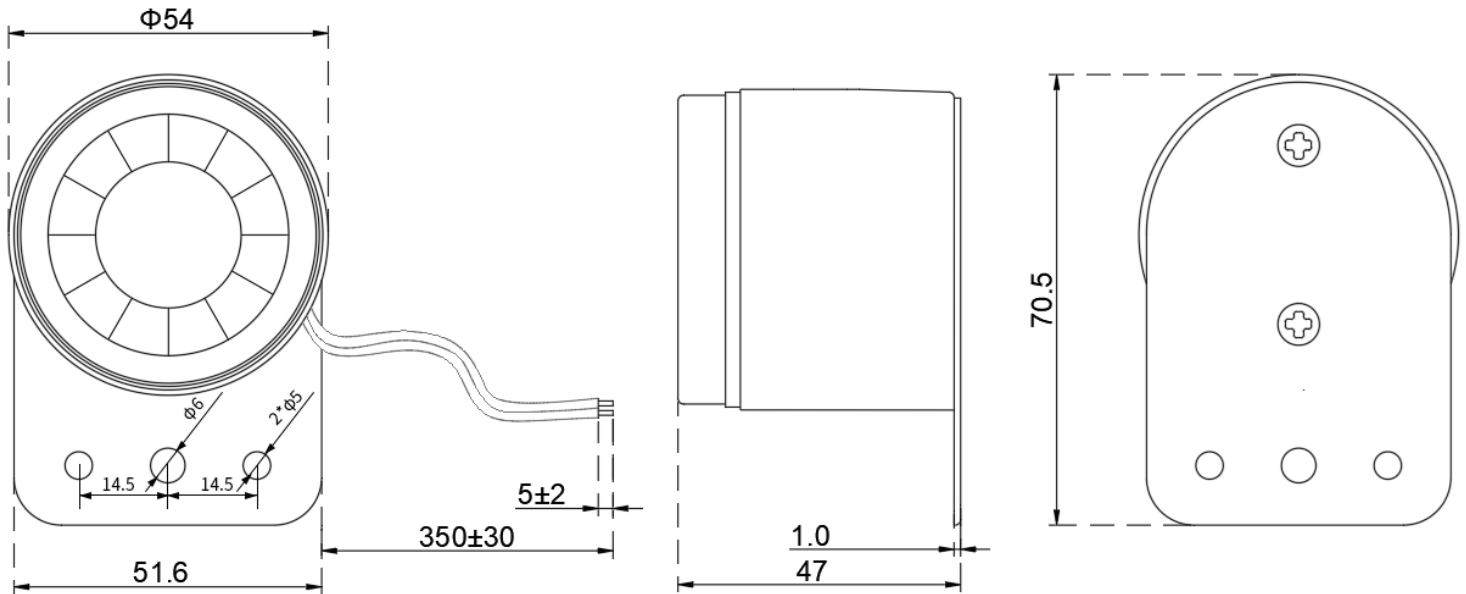

SERIES: CPS-5447X-1105PM | **DESCRIPTION:** SIREN

FEATURES

- black or white case color
- 103 dB @ 1 m

SPECIFICATIONS

parameter	conditions/description	min	typ	max	units
rated voltage			12		Vdc
operating voltage		6		15	Vdc
current consumption	at rated voltage			130	mA
sound pressure level	at 1 m, rated voltage	103			dB
tone	one tone				
dimensions	54 x 47 x 70.5				mm
weight			77		g
material	ABS (black or white models)				
terminal	wire leads				
operating temperature	for 10 minutes	-10		65	°C
storage temperature		-20		60	°C
RoHS	yes				
IP level	IP44				

PART NUMBER KEY

CPS - 5447 X - 1105PM

Base Number

Case Color Options:
"blank" = black
W = white

MECHANICAL DRAWING

units: mm
tolerance: ± 3 mm

wire: UL 1007, 24 AWG

REVISION HISTORY