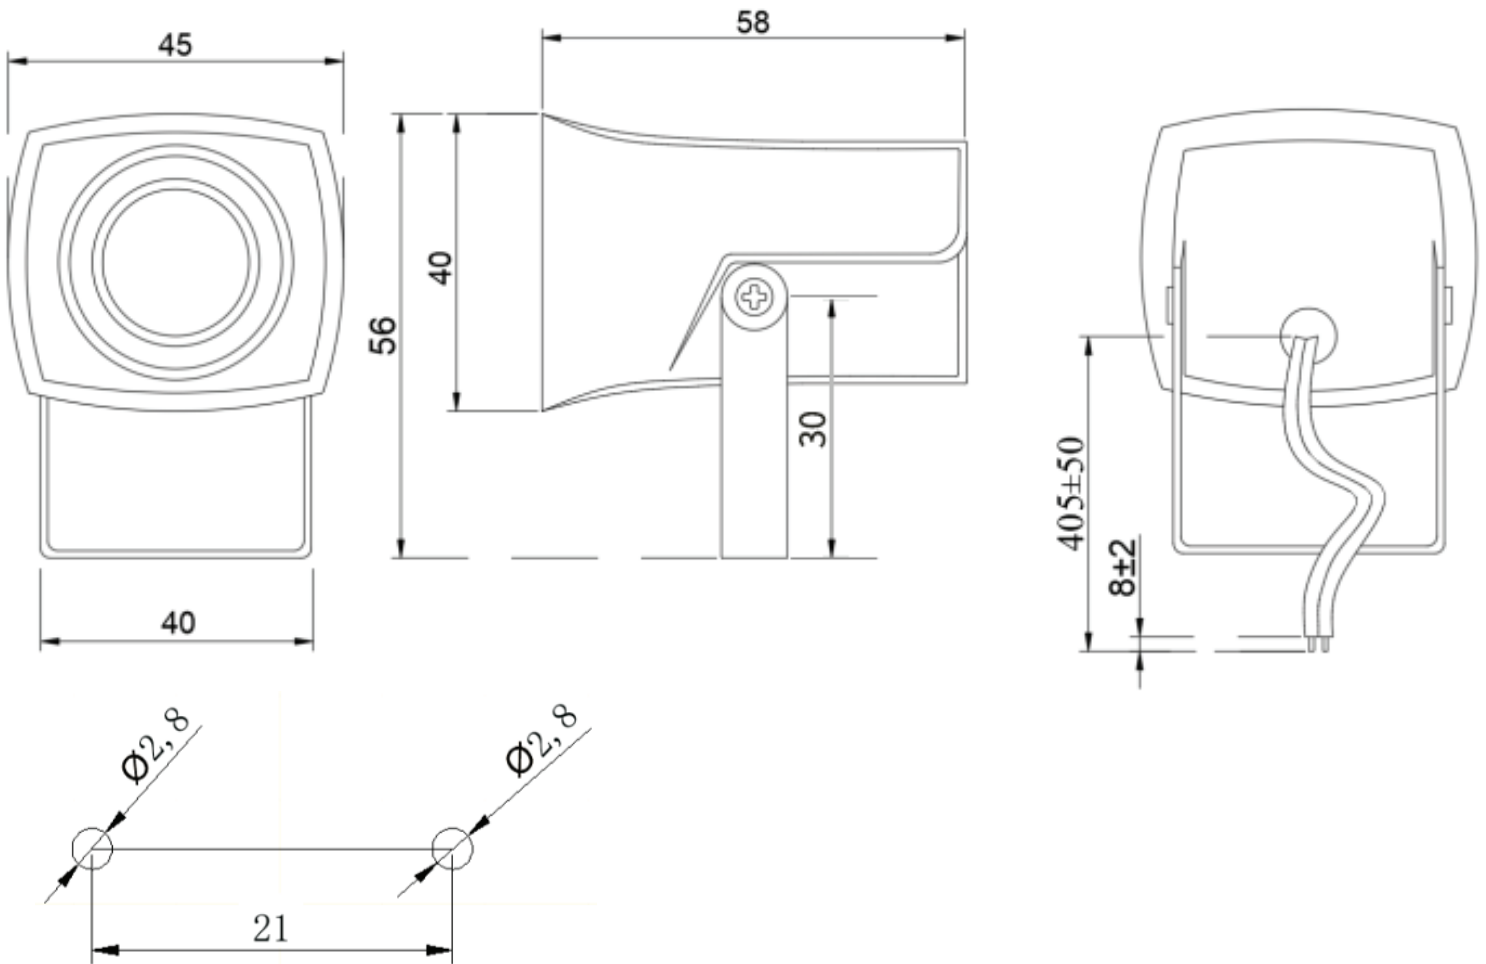

**SERIES:** CPS-4059X-X105PM | **DESCRIPTION:** SIREN

**FEATURES**

- multiple tone options
- black or white case color
- mounting bracket
- 103 dB @ 1 m

**SPECIFICATIONS**

parameter	conditions/description	min	typ	max	units
rated voltage			24		Vdc
operating voltage		12		24	Vdc
current consumption	at rated voltage one tone model			80	mA
	six tone model			200	mA
	bibi tone model			80	mA
	melodic tone model			80	mA
sound pressure level	at 1 m, rated voltage one tone model	103			dB
	six tone model	100			dB
	bibi tone model	100			dB
	melodic tone model	90			dB
tone	one tone, six tone, bibi tone, melodic tone models				
dimensions	58 x 45 x 40				mm
weight			47		g
material	ABS (black or white models)				
terminal	wire leads				
operating temperature		-20		85	°C
storage temperature		-20		60	°C
RoHS	yes				
IP level	IP44				

**PART NUMBER KEY**

## MECHANICAL DRAWING

units: mm  
tolerance:  $\pm 3$  mm

wire: UL 1007, 24 AWG

Recommended Mounting Hole Layout