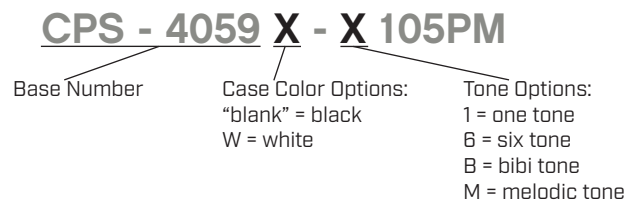

PART NUMBER KEY