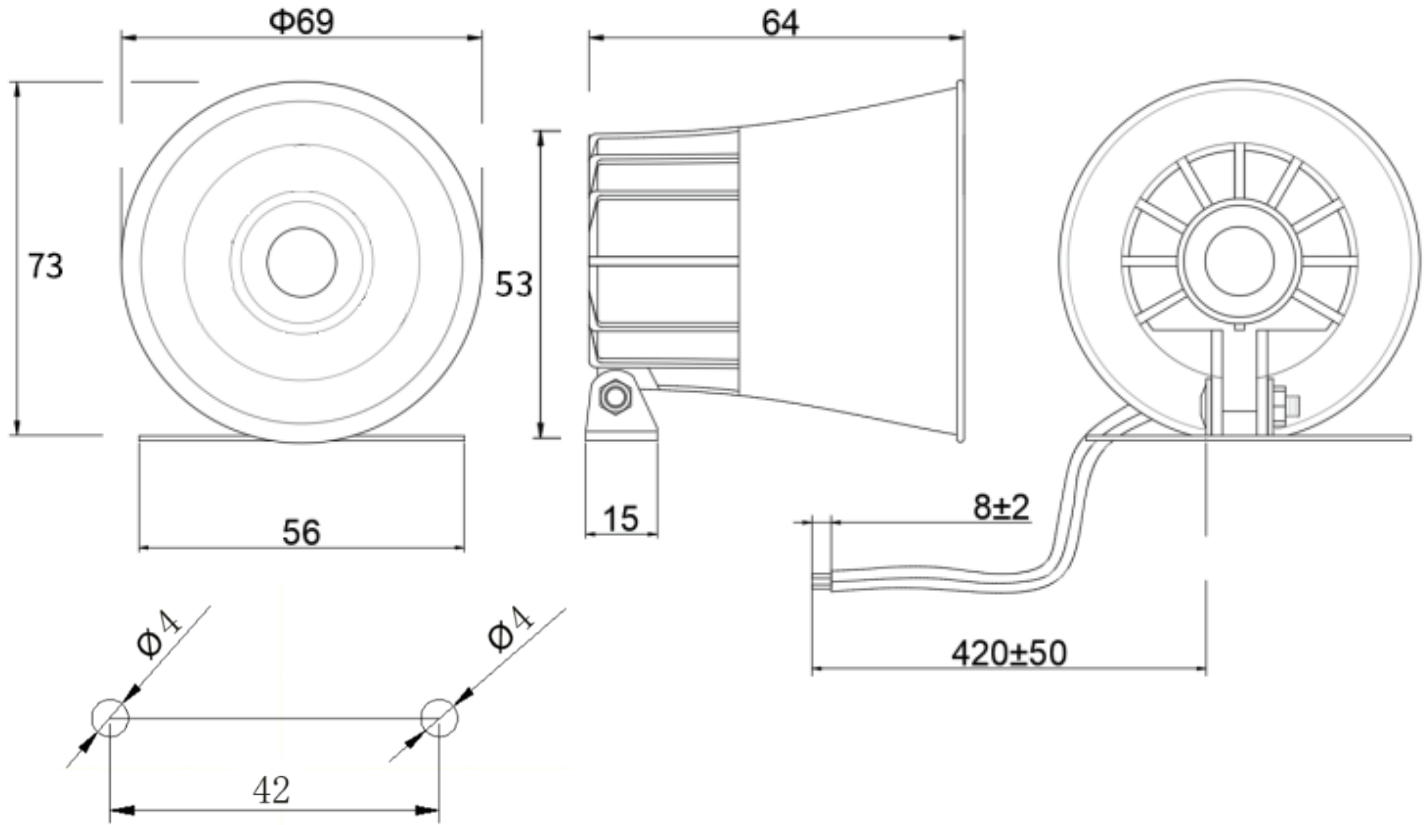

SERIES: CPS-6964X-X105PM | **DESCRIPTION:** SIREN

FEATURES

- multiple tone options
- black or white case color
- mounting bracket
- 103 dB @ 1 m

SPECIFICATIONS

parameter	conditions/description	min	typ	max	units
rated voltage			24		Vdc
operating voltage		12		24	Vdc
current consumption	at rated voltage			80	mA
sound pressure level	at 1 m, rated voltage				
	one tone model	103			dB
	six tone model	102			dB
tone	one tone and six tone models				
dimensions	69 x 73 x 64				mm
weight			57		g
material	ABS (black or white models)				
terminal	wire leads				
operating temperature		-20		85	°C
storage temperature		-20		60	°C
RoHS	yes				
IP level	IP44				

PART NUMBER KEY

CPS - 6964 X - X 105PM

Base Number

Case Color Options:
"blank" = black
W = white

Tone Options:
1 = one tone
6 = six tone

MECHANICAL DRAWING

units: mm
tolerance: ± 3 mm

wire: UL 1007, 24 AWG