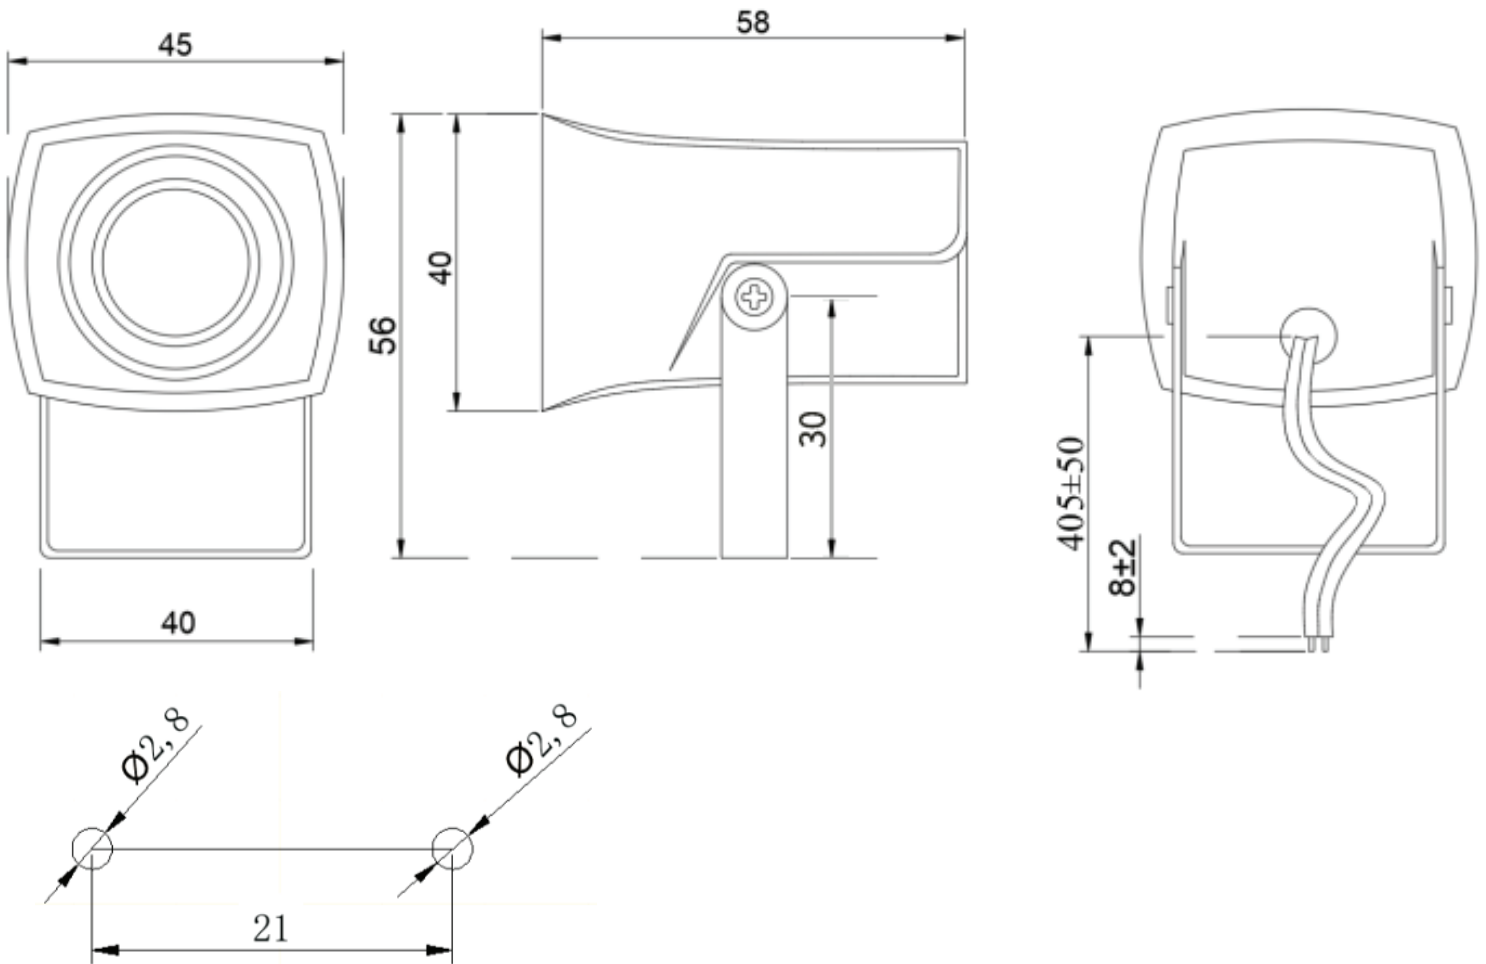

SERIES: CPS-4059X-X105PM | **DESCRIPTION:** SIREN

FEATURES

- multiple tone options
- black or white case color
- mounting bracket
- 103 dB @ 1 m

SPECIFICATIONS

parameter	conditions/description	min	typ	max	units
rated voltage			24		Vdc
operating voltage		12		24	Vdc
current consumption	at rated voltage one tone model			80	mA
	six tone model			200	mA
	bibi tone model			80	mA
	melodic tone model			80	mA
sound pressure level	at 1 m, rated voltage one tone model	103			dB
	six tone model	100			dB
	bibi tone model	100			dB
	melodic tone model	90			dB
tone	one tone, six tone, bibi tone, melodic tone models				
dimensions	58 x 45 x 40				mm
weight			47		g
material	ABS (black or white models)				
terminal	wire leads				
operating temperature		-20		85	°C
storage temperature		-20		60	°C
RoHS	yes				
IP level	IP44				

PART NUMBER KEY

MECHANICAL DRAWING

units: mm
tolerance: ± 3 mm

wire: UL 1007, 24 AWG

Recommended Mounting Hole Layout

REVISION HISTORY

rev.	description	date
1.0	initial release	11/09/2023
1.01	CUI Devices rebranded to Same Sky	09/11/2024