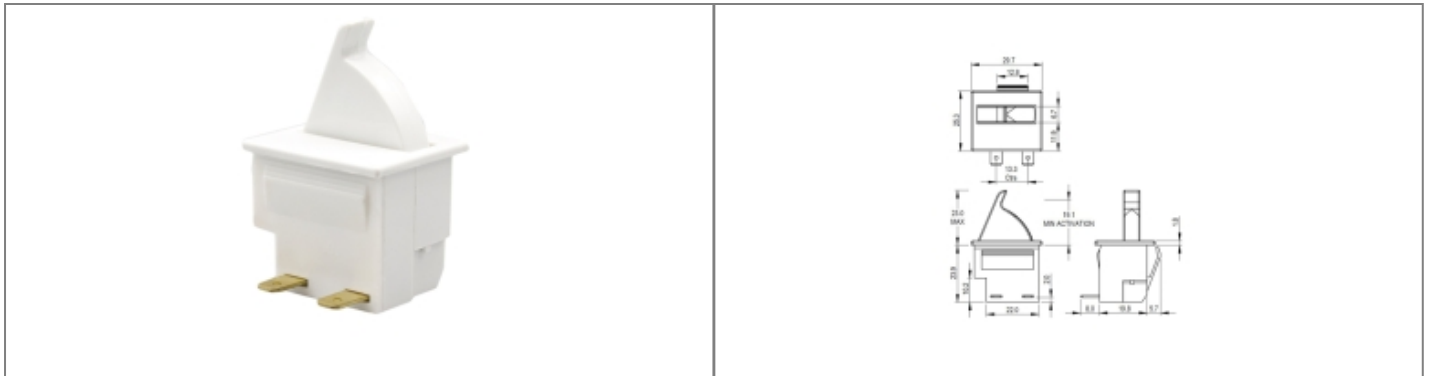

Product Name // ATEX 3145 Series S.P. On-Off (Momentary Off) 23mm Actuator White Switch

[View Product Page](#)

// Product Description:

- ⊕ ATEX 3145 Series S.P. On-Off (Momentary Off) 23mm Actuator White Switch
- ⊕ Splash Resistant
- ⊕ ATEX, CSA, ENEC, UL
- ⊕ 23mm Actuator
- ⊕ Colour: Gloss White
- ⊕ Switch Type: On-Off (Momentary Off)

// General Information:

Product Display Title:	Refrigerator Door Switches
Product Family:	Switches
Product Series:	Refrigerator Switches
Approvals:	ATEX
Body Material:	Nylon 66
Current Max:	5A
Flamability Rating:	UL94V2
Function:	On-Off (Momentary Off)
Material Finish:	Gloss
Max Panel Thickness:	2.5mm
Min Panel Thickness:	1mm
Panel Cut Out:	27.44 x 22.86mm
Rocker Style:	23mm Actuator
Switch Body Colour:	White
Voltage Max:	250V