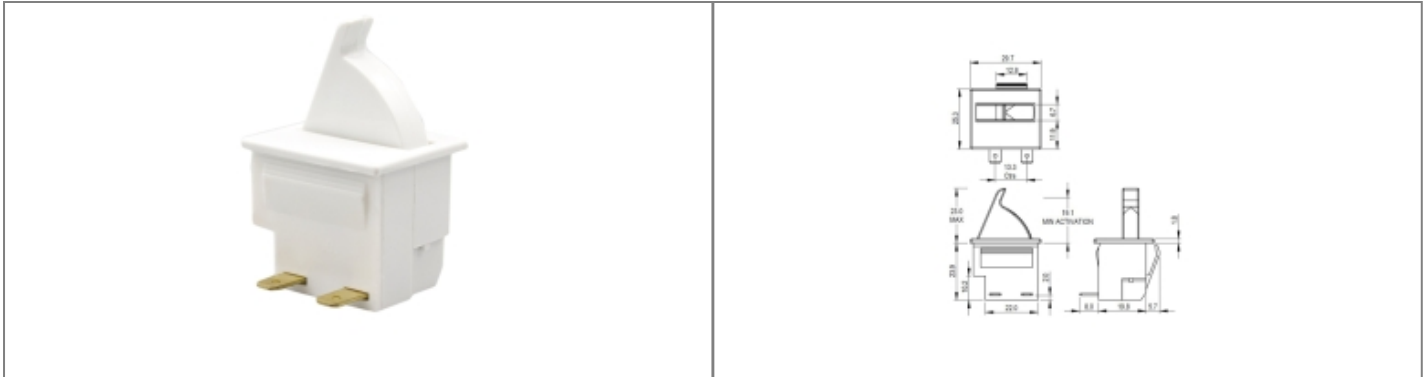

Product Name // ATEX 3145 Series S.P. On-Off (Momentary Off) 23mm Actuator Black Switch

[View Product Page](#)

// Product Description:

- ⊕ ATEX 3145 Series S.P. On-Off (Momentary Off) 23mm Actuator Black Switch
- ⊕ Splash Resistant
- ⊕ ATEX, CSA, ENEC, UL
- ⊕ 23mm Actuator
- ⊕ Colour: Gloss Black
- ⊕ Switch Type: On-Off (Momentary Off)

// General Information:

Product Display Title:	Refrigerator Door Switches
Product Family:	Switches
Product Series:	Refrigerator Switches
Approvals:	ATEX
Body Material:	Nylon 66
Current Max:	5A
Flamability Rating:	UL94V2
Function:	On-Off (Momentary Off)
Material Finish:	Gloss
Max Panel Thickness:	2.5mm
Min Panel Thickness:	1mm
Panel Cut Out:	27.44 x 22.86mm
Rocker Style:	23mm Actuator
Switch Body Colour:	Black
Voltage Max:	250V